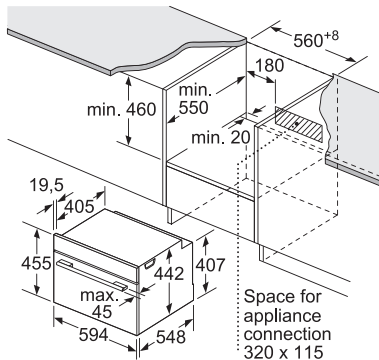

Note the pivoting range of the fascia.

CSG656BS2B **$35,400**
45cm built-in combination steam oven

Performance

- 12 cooking methods:
  - 4D HotAir
  - HotAir Eco
  - Hot air grilling
  - Top and bottom heating
  - Top and bottom heating eco
  - Bottom heating
  - Grill – small area
  - Grill – large area
  - Pizza setting
  - Slow cooking
  - Plate warming
  - Keep warm
- 4 steam methods:
  - Steam
  - Defrost
  - Reheat
  - Dough proving
- Energy efficiency class: A+

Functions

- Assist function - automatic cooking programmes
- EcoClean Direct panel at ceiling, back and side walls
- Self-cleaning function
- Descaling programme
- Drying function

Features

- Rapid heat function
- Electronic touch with ring control
- High definition color TFT with graphic display
- Digital temperature display
- SoftOpen and SoftClose door
- Triple glass door (40°C door temperature)*
- LED light at cavity ceiling
- Sabbath setting

Design

- 3 shelf levels
- Door hinge: Bottom

Safety functions

- Childproof lock
- Integral cooling fan
- Safety switch off function
- Residual heat indicator
- Door contact switch
- Water tank empty indicator

Technical information

- Total connected load: 3.3kW (20A single-phase connection)
- Capacity: 47L
- Water tank capacity: 1L
- Heating temperature: Steam 30°C – 100°C
  Hot air 30°C – 250°C
  Hot air + steam 30°C – 250°C
- Dimensions (H x W x D):
  - Appliance: 455 x 594 x 548 mm
  - Cavity: 235 x 480 x 415 mm

Supplied accessories

- 1 large steam container (perforated)
- 1 small steam container (perforated)
- 1 small steam container (solid)
- 1 grid
- 1 universal pan

Country of origin

- Germany

* Measured at the middle of the window at 180°C oven temperature, after 1 hour on top and bottom heat.

Hob type	min. worktop thickness		
Induction hob	fitted	flush	
	42 mm	43 mm	
Full surface Induction hob	52 mm	53 mm	
	Gas hob	32 mm	43 mm
Electric hob	32 mm	35 mm	

Measurements in mm

BSH Home Appliances Limited

Product Hotline: 2623 7100 (Hong Kong) / 0800 863 (Macau local call only)

Customer Contact Hotline: 2626 9655 (Hong Kong) / 0800 863 (Macau local call only)

www.bosch-home.com.hk

• Specifications and technical information are subject to change.

• Right of technical modification reserved, colours may vary slightly from illustrations.

©2018 by BSH Home Appliances Limited. Reproduction, complete or in part, only with the express permission of BSH.