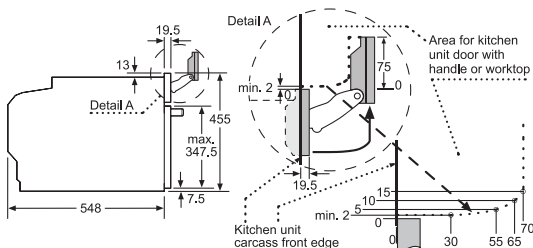

Note the pivoting range of the fascia.

CSG656BS2B **$35,400**
45cm built-in combination steam oven

Performance

- 12 cooking methods:
  - 4D HotAir
  - HotAir Eco
  - Hot air grilling
  - Top and bottom heating
  - Top and bottom heating eco
  - Bottom heating
  - Grill – small area
  - Grill – large area
  - Pizza setting
  - Slow cooking
  - Plate warming
  - Keep warm
- 4 steam methods:
  - Steam
  - Defrost
  - Reheat
  - Dough proving
- Energy efficiency class: A+

Functions

- Assist function - automatic cooking programmes
- EcoClean Direct panel at ceiling, back and side walls
- Self-cleaning function
- Descaling programme
- Drying function

Features

- Rapid heat function
- Electronic touch with ring control
- High definition color TFT with graphic display
- Digital temperature display
- SoftOpen and SoftClose door
- Triple glass door (40°C door temperature)*
- LED light at cavity ceiling
- Sabbath setting

Design

- 3 shelf levels
- Door hinge: Bottom

Safety functions

- Childproof lock
- Integral cooling fan
- Safety switch off function
- Residual heat indicator
- Door contact switch
- Water tank empty indicator

Technical information

- Total connected load: 3.3kW (20A single-phase connection)
- Capacity: 47L
- Water tank capacity: 1L
- Heating temperature: Steam 30°C – 100°C
  Hot air 30°C – 250°C
  Hot air + steam 30°C – 250°C
- Dimensions (H x W x D):
  - Appliance: 455 x 594 x 548 mm
  - Cavity: 235 x 480 x 415 mm

Supplied accessories

- 1 large steam container (perforated)
- 1 small steam container (perforated)
- 1 small steam container (solid)
- 1 grid
- 1 universal pan

Country of origin

- Germany

* Measured at the middle of the window at 180°C oven temperature, after 1 hour on top and bottom heat.

Hob type	min. worktop thickness		
Induction hob	fitted	flush	
	42 mm	43 mm	
Full surface Induction hob	52 mm	53 mm	
	Gas hob	32 mm	43 mm
Electric hob	32 mm	35 mm	

Measurements in mm

BSH Home Appliances Limited

Product Hotline: 2623 7100 (Hong Kong) / 0800 863 (Macau local call only)

Customer Contact Hotline: 2626 9655 (Hong Kong) / 0800 863 (Macau local call only)

www.bosch-home.com.hk

• Specifications and technical information are subject to change.

• Right of technical modification reserved, colours may vary slightly from illustrations.

©2018 by BSH Home Appliances Limited. Reproduction, complete or in part, only with the express permission of BSH.