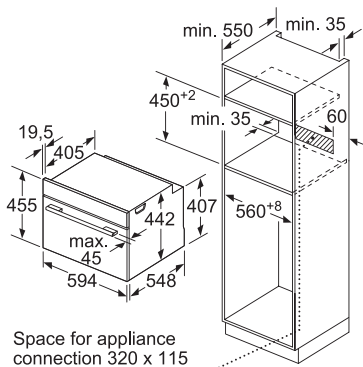

BOSCH

Invented for life

Installation with a hob.