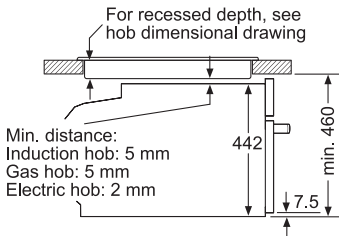

Note the pivoting range of the fascia.

CSG656BS2B **$35,400**
45cm built-in combination steam oven

Performance

- 12 cooking methods:
  - 4D HotAir
  - HotAir Eco
  - Hot air grilling
  - Top and bottom heating
  - Top and bottom heating eco
  - Bottom heating
  - Grill – small area
  - Grill – large area
  - Pizza setting
  - Slow cooking
  - Plate warming
  - Keep warm
- 4 steam methods:
  - Steam
  - Defrost
  - Reheat
  - Dough proving
- Energy efficiency class: A+

Functions

- Assist function - automatic cooking programmes
- EcoClean Direct panel at ceiling, back and side walls
- Self-cleaning function
- Descaling programme
- Drying function

Features

- Rapid heat function
- Electronic touch with ring control
- High definition color TFT with graphic display
- Digital temperature display
- SoftOpen and SoftClose door
- Triple glass door (40°C door temperature)*
- LED light at cavity ceiling
- Sabbath setting

Design

- 3 shelf levels
- Door hinge: Bottom

Safety functions

- Childproof lock
- Integral cooling fan
- Safety switch off function
- Residual heat indicator
- Door contact switch
- Water tank empty indicator

Technical information

- Total connected load: 3.3kW (20A single-phase connection)
- Capacity: 47L
- Water tank capacity: 1L
- Heating temperature: Steam 30°C – 100°C
  Hot air 30°C – 250°C
  Hot air + steam 30°C – 250°C
- Dimensions (H x W x D):
  - Appliance: 455 x 594 x 548 mm
  - Cavity: 235 x 480 x 415 mm

Supplied accessories

- 1 large steam container (perforated)
- 1 small steam container (perforated)
- 1 small steam container (solid)
- 1 grid
- 1 universal pan

Country of origin

- Germany

* Measured at the middle of the window at 180°C oven temperature, after 1 hour on top and bottom heat.

Hob type	min. worktop thickness		
Induction hob	fitted	flush	
	42 mm	43 mm	
Full surface Induction hob	52 mm	53 mm	
	Gas hob	32 mm	43 mm
Electric hob	32 mm	35 mm	

Measurements in mm

BSH Home Appliances Limited

Product Hotline: 2623 7100 (Hong Kong) / 0800 863 (Macau local call only)

Customer Contact Hotline: 2626 9655 (Hong Kong) / 0800 863 (Macau local call only)

www.bosch-home.com.hk

• Specifications and technical information are subject to change.

• Right of technical modification reserved, colours may vary slightly from illustrations.

©2018 by BSH Home Appliances Limited. Reproduction, complete or in part, only with the express permission of BSH.