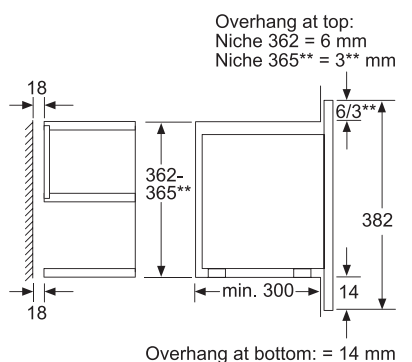

BOSCH

Invented for life

BEL634GS1B Built-in microwave oven with grill		\$12,400
	 	
Performance	<ul style="list-style-type: none"> • 2 cooking methods <ul style="list-style-type: none"> - Microwave - Grill • Microwave output <ul style="list-style-type: none"> - 5 power levels: 900W, 600W, 360W, 180W, 90W 	
Functions	<ul style="list-style-type: none"> • AutoPilot programmes (10 automatic programmes) • 90 minutes maximum time setting 	
Features	<ul style="list-style-type: none"> • Electronic clock with time display • Electronic door opening button • Electronic touch with ring control • Automatic weight control • High definition color TFT clear text display 	
Design	<ul style="list-style-type: none"> • LED light at cavity ceiling • Left-hinged • Can be installed in wall unit 	
Safety function	<ul style="list-style-type: none"> • Door contact switch 	
Technical information	<ul style="list-style-type: none"> • Capacity: 21L • Microwave output: 900W (max.) • Grill output: 1.3kW (max.) • Total connected load: 1.99kW (13A) • Dimensions (H x W x D): <ul style="list-style-type: none"> - Appliance: 382 x 594 x 318 mm - Cavity: 220 x 350 x 270 mm 	
Supplied Accessories	<ul style="list-style-type: none"> • 1 glass pan • 1 grid 	
Country of origin	<ul style="list-style-type: none"> • United Kingdom 	

Microwave in a tall cupboard

Microwave in a wall-hanging cupboard

Microwave Front panel overhang

Measurements in mm