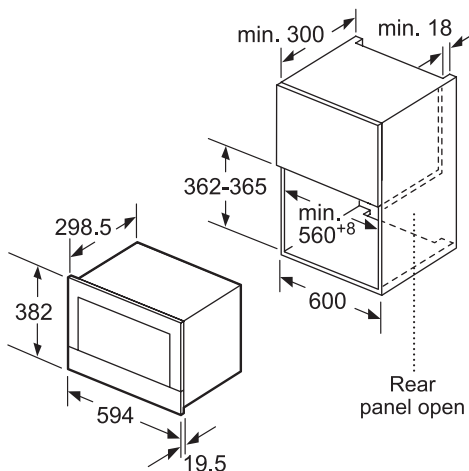

BOSCH

Invented for life

BEL634GS1B Built-in microwave oven with grill		\$12,400
	 	
Performance	<ul style="list-style-type: none"> • 2 cooking methods <ul style="list-style-type: none"> - Microwave - Grill • Microwave output <ul style="list-style-type: none"> - 5 power levels: 900W, 600W, 360W, 180W, 90W 	
Functions	<ul style="list-style-type: none"> • AutoPilot programmes (10 automatic programmes) • 90 minutes maximum time setting 	
Features	<ul style="list-style-type: none"> • Electronic clock with time display • Electronic door opening button • Electronic touch with ring control • Automatic weight control • High definition color TFT clear text display 	
Design	<ul style="list-style-type: none"> • LED light at cavity ceiling • Left-hinged • Can be installed in wall unit 	
Safety function	<ul style="list-style-type: none"> • Door contact switch 	
Technical information	<ul style="list-style-type: none"> • Capacity: 21L • Microwave output: 900W (max.) • Grill output: 1.3kW (max.) • Total connected load: 1.99kW (13A) • Dimensions (H x W x D): <ul style="list-style-type: none"> - Appliance: 382 x 594 x 318 mm - Cavity: 220 x 350 x 270 mm 	
Supplied Accessories	<ul style="list-style-type: none"> • 1 glass pan • 1 grid 	
Country of origin	<ul style="list-style-type: none"> • United Kingdom 	

Microwave in a tall cupboard

Microwave in a wall-hanging cupboard

Microwave Front panel overhang

Measurements in mm