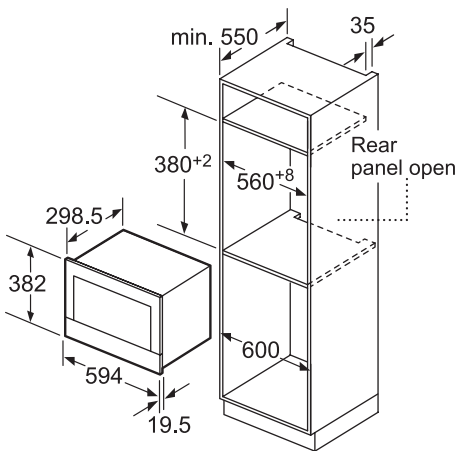

BOSCH

Invented for life

BEL634GS1B Built-in microwave oven with grill		\$12,400
	 	
Performance	<ul style="list-style-type: none"> • 2 cooking methods <ul style="list-style-type: none"> - Microwave - Grill • Microwave output <ul style="list-style-type: none"> - 5 power levels: 900W, 600W, 360W, 180W, 90W 	
Functions	<ul style="list-style-type: none"> • AutoPilot programmes (10 automatic programmes) • 90 minutes maximum time setting 	
Features	<ul style="list-style-type: none"> • Electronic clock with time display • Electronic door opening button • Electronic touch with ring control • Automatic weight control • High definition color TFT clear text display 	
Design	<ul style="list-style-type: none"> • LED light at cavity ceiling • Left-hinged • Can be installed in wall unit 	
Safety function	<ul style="list-style-type: none"> • Door contact switch 	
Technical information	<ul style="list-style-type: none"> • Capacity: 21L • Microwave output: 900W (max.) • Grill output: 1.3kW (max.) • Total connected load: 1.99kW (13A) • Dimensions (H x W x D): <ul style="list-style-type: none"> - Appliance: 382 x 594 x 318 mm - Cavity: 220 x 350 x 270 mm 	
Supplied Accessories	<ul style="list-style-type: none"> • 1 glass pan • 1 grid 	
Country of origin	<ul style="list-style-type: none"> • United Kingdom 	

Microwave in a tall cupboard

Microwave in a wall-hanging cupboard

Microwave Front panel overhang

Measurements in mm