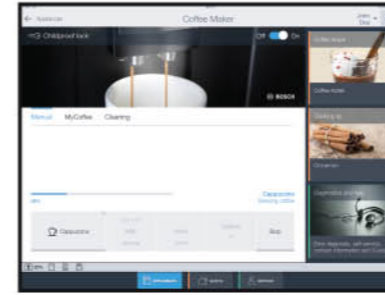

Remote Diagnostics**

Service technician can connect to user's appliance via the Home Connect application and diagnose the problem remotely. Service technicians can check all appliance functions to detect the problem remotely.

EasyStart Assistance

Users can make some selections like type of dishes or cleaning preferences and Home Connect application suggests optimum program based on the selections. Users can start the suggested program directly by sending it to the dishwasher.

Favourites

Home Connect users can configure most optimal programs as per their needs and use them just at a touch of button.

**Remote diagnostic services will soon be available in India. Please note that Home Connect service is only available in English and for the appliances installed in cities - Mumbai, Delhi NCR, Bangalore, Kolkata, Hyderabad, Chennai, Ahmedabad, Pune and Jaipur. For further information please check: www.home-Connect.co.in or contact BSH Household Appliances Mfg. Pvt. Ltd. at service.in@bosch-home.com

Remote Brewing

The Home Connect app lets you order coffee from anywhere* using your smartphone. So now it's easier than ever to start your mornings off right.

CoffeeWorld

The Bosch built-in coffee machine allows you to access the world of coffee without leaving your kitchen. With CoffeeWorld, explore different brew variations from around the globe. Order directly from the Home Connect app to have your coffee freshly made when you get home.