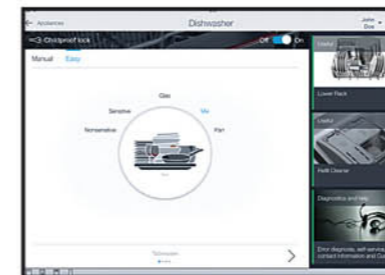

EasyStart Assistance

Users can make some selections like type of dishes or cleaning preferences and Home Connect application suggests optimum program based on the selections. Users can start the suggested program directly by sending it to the dishwasher.