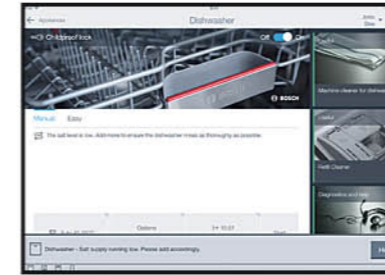

Door-ajar Notifications

Receive a notification on your phone should you accidentally leave your refrigerator door open for an extended time.

Remote Diagnostics**

Should you ever encounter a problem, the Bosch customer service team can use remote diagnostics to connect to your refrigerator, helping you find a solution quickly.

Camera in the Fridge

The cameras in the fridge take a snapshot of its contents, so you can find out what ingredients you're missing while shopping for groceries.

**Remote diagnostic services will soon be available in India.
*Connectivity and speed varies based on network and WiFi levels.
Please note that Home Connect service is only available in English and for the appliances installed in cities - Mumbai, Delhi NCR, Bangalore, Kolkata, Hyderabad, Chennai, Ahmedabad, Pune and Jaipur. For further information please check: www.home-connect.co.in or contact BSH Household Appliances Mfg. Pvt. Ltd. at service.in@bosch-home.com

Connected dishwashers.

From remote monitoring, to cycle status notifications, to running diagnostics from the comfort of your home, the Home Connect app allows you to remotely monitor and control your Bosch dishwasher from your smartphone for greater convenience.

Remote Controlling & Monitoring

Home Connect users can remotely start program on their dishwasher, change the starting time of the preset program remotely & track the status.

Notifications and Reminders