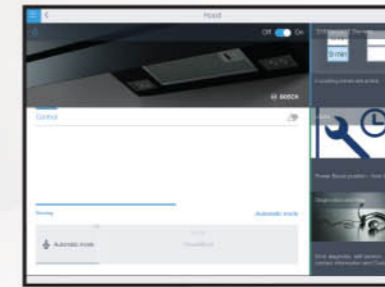

For hobs without a built-in display, the app makes it easier for you to access the functions and basic settings.

Settings

Ability to set user settings and display of setting explanations incl. link to additional information if needed.
Ability to activate / deactivate child lock via app.

Timers

Set different timers for cooking zones or zone independent (egg timer, count-up timer) with audio signaling when running out.

Recipes Transfer

Recipes with ingredients and preparation steps include recommended settings that can be transferred to cooktop with confirmation at cooktop UI.

Connected chimney.

While you cook with Home Connect, maintaining clear visibility gives you some breathing space. Now conveniently change your chimney's control settings with Home Connect via the app. You have everything under control – from the blower setting to the sensitivity and the run-on time.