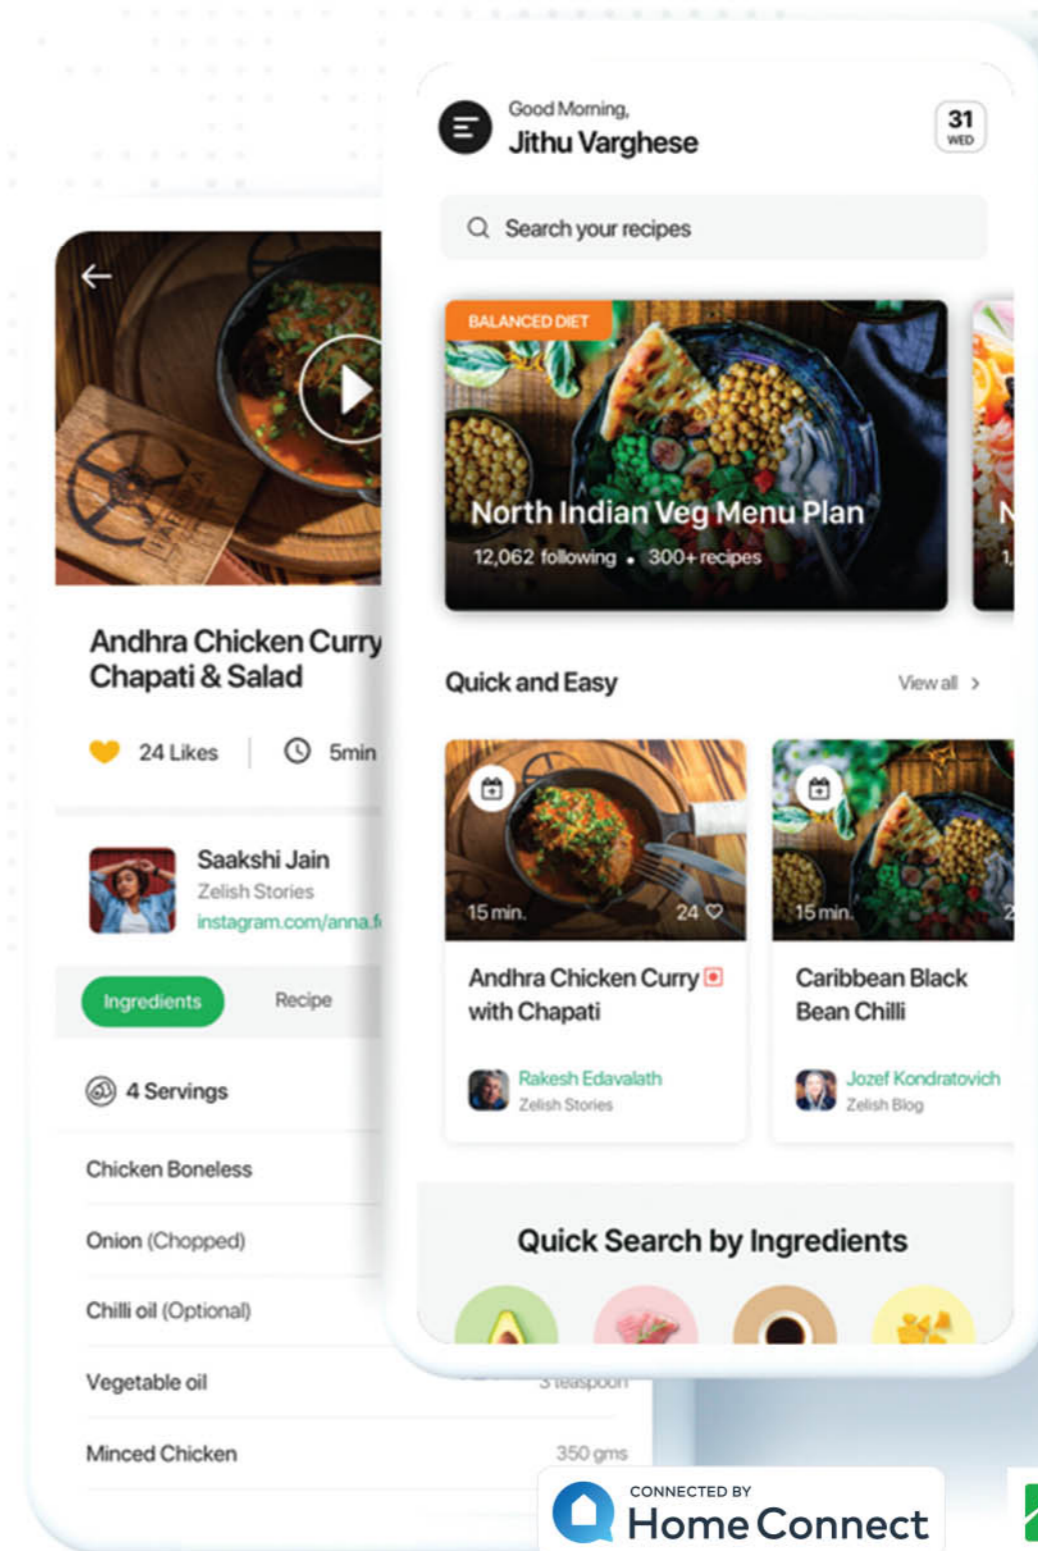

Discover from a range of over 2000 curated recipes across various cuisines such as North Indian, South Indian, Asian, European, Japanese, American, Mexican etc. Take advantage of the automated shopping lists scaled to the right servings based on your menu, coupled with instant grocery delivery right at your doorstep. All this, in under 2 mins with Zelish.