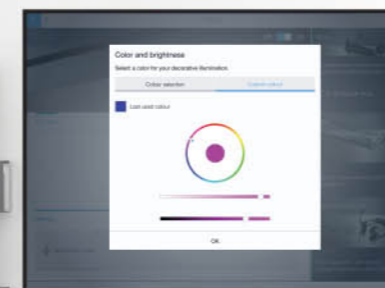

Ambient Lighting in the Hood

Configure your own room atmosphere, having the possibility to choose from a bright lineup of colors to backlight the kitchen.