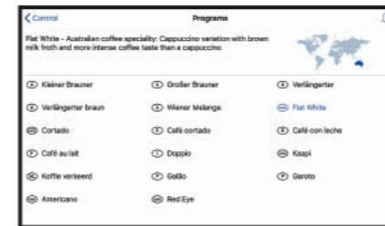

Remote Brewing

The Home Connect app lets you order coffee from anywhere* using your smartphone. So now it's easier than ever to start your mornings off right.

CoffeeWorld

The Bosch built-in coffee machine allows you to access the world of coffee without leaving your kitchen. With CoffeeWorld, explore different brew variations from around the globe. Order directly from the Home Connect app to have your coffee freshly made when you get home.