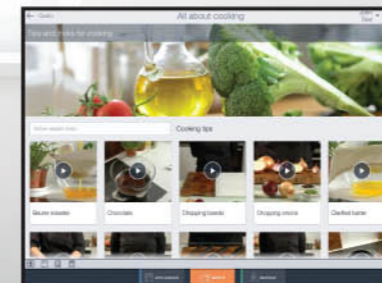

Connected hob.

With the Home Connect app, the status of every cooking zone can very easily be monitored. Now you'll never need to wonder whether you switched everything off again. And you can even check if the child lock is engaged while you are out - if it isn't, just tap the Home Connect app.

For hobs without a built-in display, the app makes it easier for you to access the functions and basic settings.

Settings

Ability to set user settings and display of setting explanations incl. link to additional information if needed.
Ability to activate / deactivate child lock via app.

Timers

Set different timers for cooking zones or zone independent (egg timer, count-up timer) with audio signaling when running out.

Recipes Transfer

Recipes with ingredients and preparation steps include recommended settings that can be transferred to cooktop with confirmation at cooktop UI.