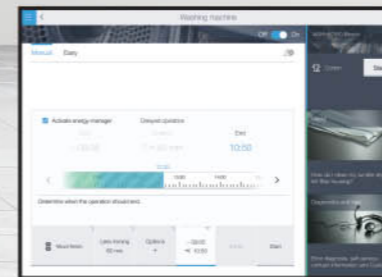

Notification and Reminders

Home Connect users get notifications or reminders when the detergent level in the detergent compartments of their auto-dosing washing machine is low, or when their washing machine completes its washing cycle, or when the water tank of the dryer gets full.

*Connectivity and speed varies based on network and WiFi levels. Please note that Home Connect service is only available in English and for the appliances installed in cities - Mumbai, Delhi NCR, Bangalore, Kolkata, Hyderabad, Chennai, Ahmedabad, Pune and Jaipur. For further information please check: www.home-Connect.co.in or contact BSH Household Appliances Mfg. Pvt. Ltd. at service.in@bosch-home.com