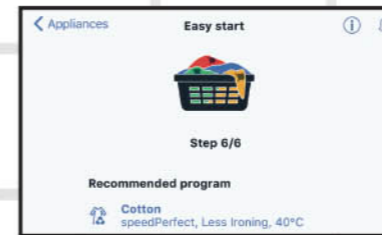

Connected laundry.

Bosch Home Appliances with Home Connect, allow you to control your laundry, rather than the other way around. Specify when you need your favorite pair of jeans finished by, take the guesswork out of selecting the right cycle, and start your washer from anywhere.* Home Connect can even help you select the right program to remove red wine or chocolate stains.

EasyStart

Thanks to Home Connect, you don't have to guess which setting to select for your clothes. EasyStart recommends the best program based on the types of clothes you select in the app.