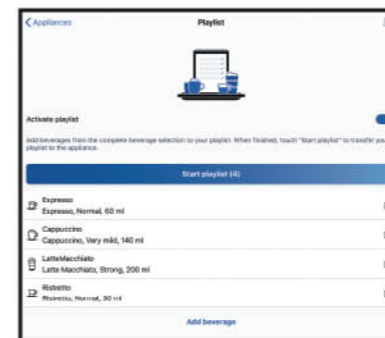

Coffee Playlist

Take the hard work out of entertaining with a Bosch connected coffee machine. You can program customized coffee and tea beverages for all your guests. So while you're busy entertaining, your coffee machine is brewing the perfect cup. When it's finished, the coffee machine will alert you in the app.

Clever Assistance for Anyone Who Loves Coffee Specialities with Milk

Milk gone off? It won't happen to you. Because Bosch Built-In coffee machines with Home Connect can send you a reminder if you've forgotten to put the milk container back in the coffee machine.

forgotten to put the milk container back in the fridge.