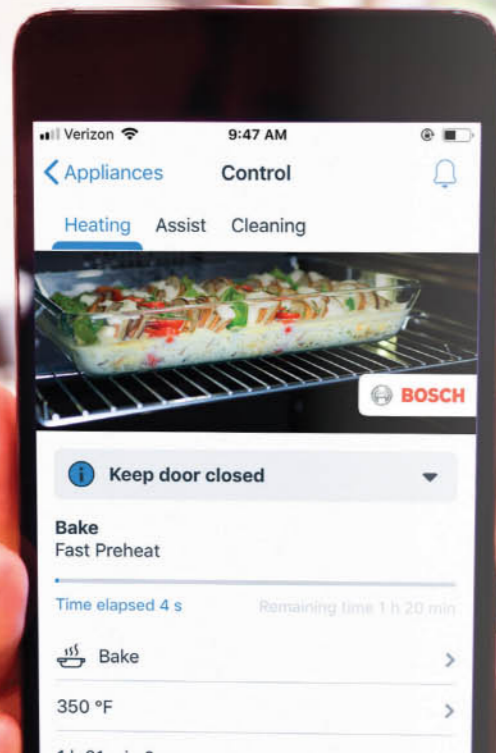

What's easier than the touch of a button? No button at all.

Your Bosch Home Appliances with Home Connect work seamlessly with Amazon Alexa & Google Assistant. Use your voice to preheat the oven, check on the status of dinner, start the dishwasher, or serve up a cappuccino. Because life should be this easy.

Alexa, ask my dishwasher when my dishes are ready.

In a hurry to get dinner on the table? Preheat from anywhere.

With remote preheat, you can conveniently start your oven from anywhere, saving you time and hassle at home.

Alexa, tell my oven to fast preheat..

Automation.

Life's busy, and sometimes you just have other things on your mind besides laundry and dishes. The automation features of Home Connect can tackle a wide range of household tasks, making the most of your free time. Get access to guided recipes, or start your coffee maker the moment you pull into your garage.

It's 7:30am. Turning On.
Ready to brew a flat white.

What's for dinner? We think we've found an answer.

Spend less time thinking about what's for dinner, and more time getting inspired. Discover a host of delicious, easy recipes conveniently located in the Home Connect app. Or use one of our many culinary partners like Kitchen Stories & Zelish.