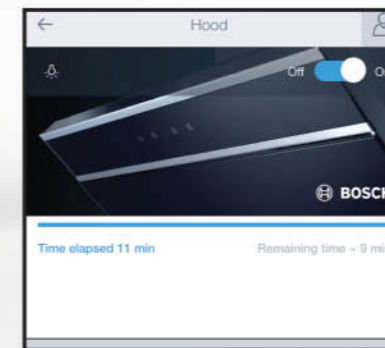

Notifications

Get notified after the cooktop switches off and also get full-text instructions in the case of carbon or grease filter saturation.