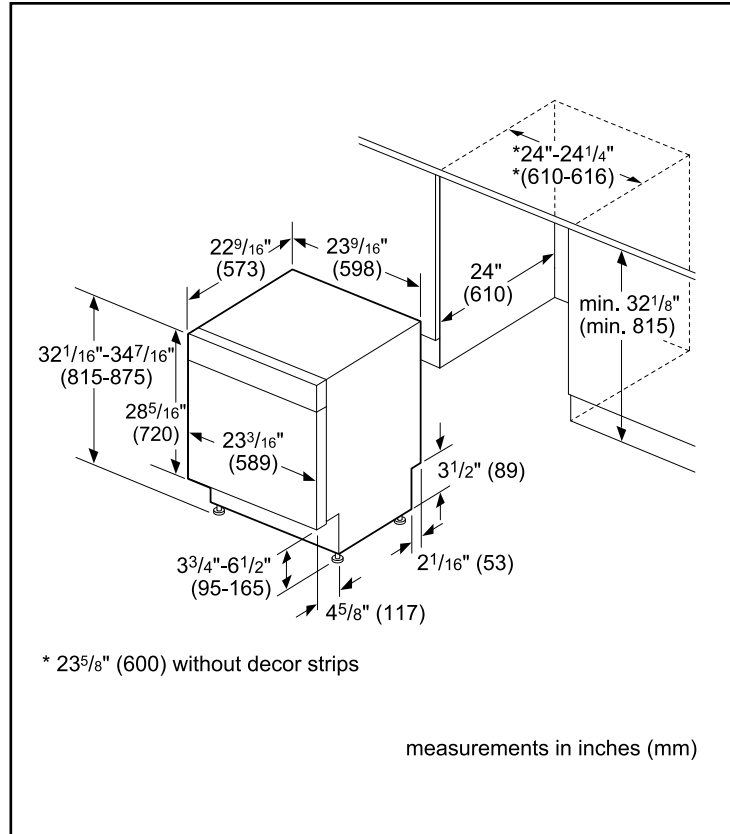

24" Bar Handle ADA-compliant Dishwasher

800 Series – Stainless Steel SGX78B55UC

Installation Details

Accessories: To purchase Bosch accessories, cleaners & parts please visit www.bosch-home.com/us/store or call 1-800-944-2904 (Mon to Fri 5 am to 6 pm PST, Sat 6 am to 3 pm PST).

Notes: All height, width and depth dimensions are shown in inches. BSH reserves the absolute and unrestricted right to change product materials and specifications, at any time, without notice. Consult the product's installation instructions for final dimensional data and other details prior to making cutout.

Warranties: Please see Use & Care manual or Bosch website for statement of limited warranty.

For more information on our entire line of products, go to www.bosch-home.com/us or call 1-800-944-2904

© BSH Home Appliances Corporation. All rights reserved. Bosch is a registered trademark of Robert Bosch GmbH.