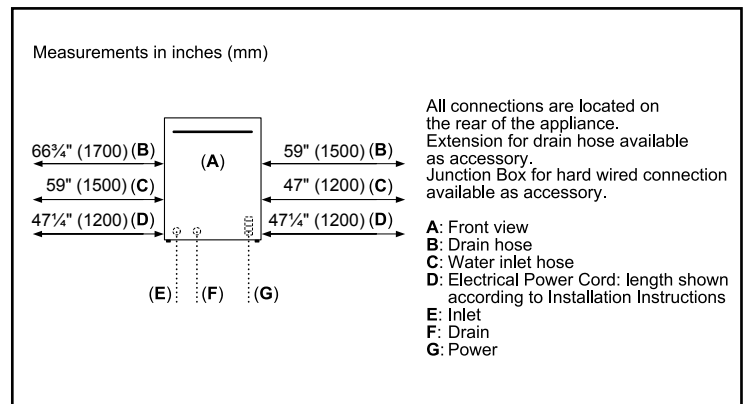

24" Recessed Handle ADA-compliant Dishwasher

800 Series – Stainless Steel SGE78B55UC

Installation Details

Accessories: To purchase Bosch accessories, cleaners & parts please visit www.bosch-home.com/us/store or call 1-800-944-2904 (Mon to Fri 5 am to 6 pm PST, Sat 6 am to 3 pm PST).

Notes: All height, width and depth dimensions are shown in inches. BSH reserves the absolute and unrestricted right to change product materials and specifications, at any time, without notice. Consult the product's installation instructions for final dimensional data and other details prior to making cutout.

Warranties: Please see Use & Care manual or Bosch website for statement of limited warranty.

For more information on our entire line of products, go to www.bosch-home.com/us or call 1-800-944-2904

© BSH Home Appliances Corporation. All rights reserved. Bosch is a registered trademark of Robert Bosch GmbH.