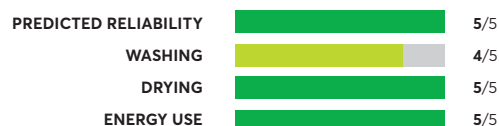

Thermador DWHD770WFM
Recommended

OVERALL SCORE