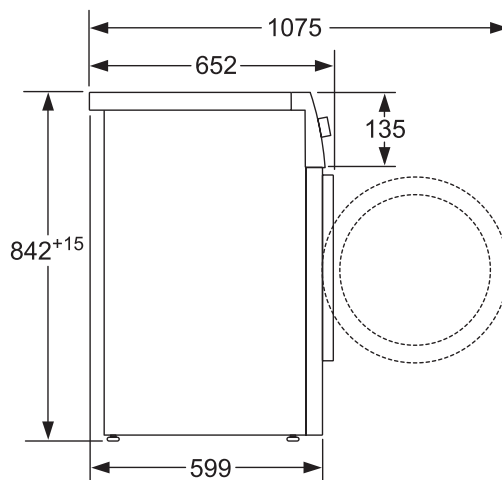

<sup>^</sup> Home Connect function is currently unavailable in Hong Kong and Macau region

\* Include door frame thickness

Please consult customer service department for installation requirement.  
Please reserve 5-10mm as buffer due to possible uneven flooring.

\* For major domestic appliances. Source: Euromonitor, volume sales, 2019

Measurements in mm