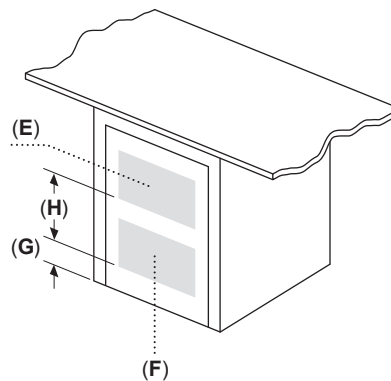

Minimum louvered area and spacing:
E: Top louver area – 63 sq. in.
F: Bottom louver area – 63 sq. in.
G: Lower Height (stacked) – 37"
H: Upper Height (stacked) – 26"
J: Lower Height (stand alone) – 3"
K: Upper Height (stand alone) – 29"

For shortest drying times keep closet door open while dryer is operating. When closet doors are closed, open areas only allow minimal drying results (expect long drying times).

Under Counter (Preferred)

Minimum opening dimensions:

- A: Depth – 28"
- B: Width – 23 7/8"
- C: Height – 34 1/2"

Front of appliance fully open.
No doors or coverings.

Under Counter Enclosed (Less Preferred)

If the front of the appliance is covered, louvered openings must be installed as shown and front/rear clearances adhered to according to closet installations.