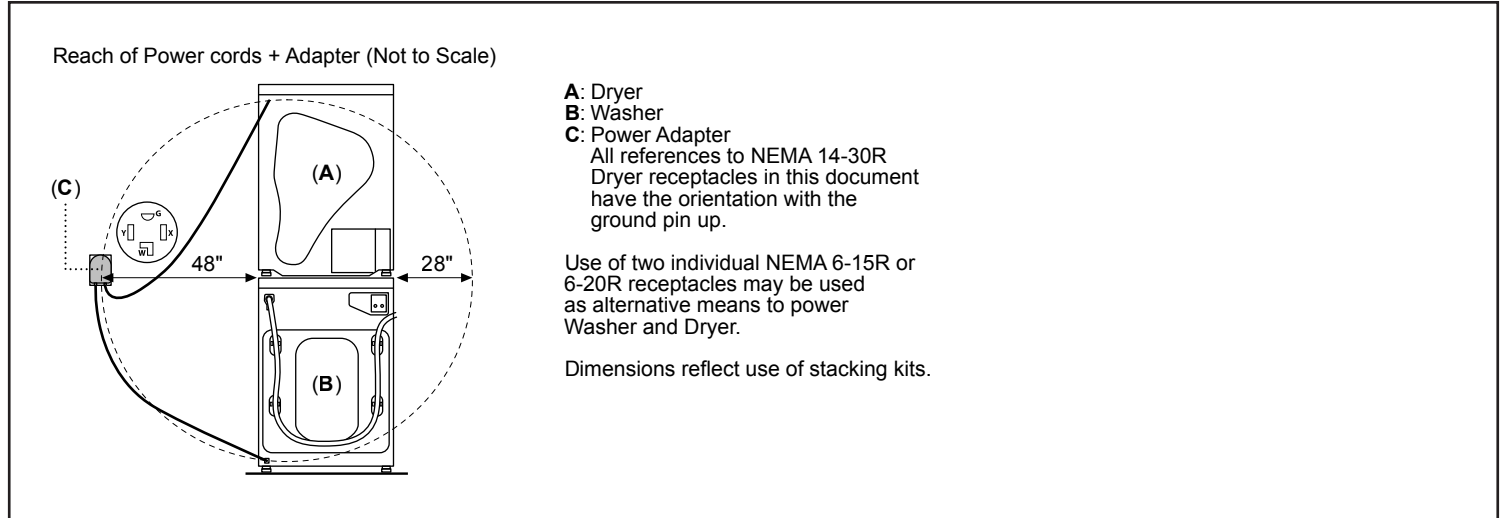

24" Compact Condensation Dryer

800 Series Dryer with Home Connect® – WTG865H4UC

Installation Details