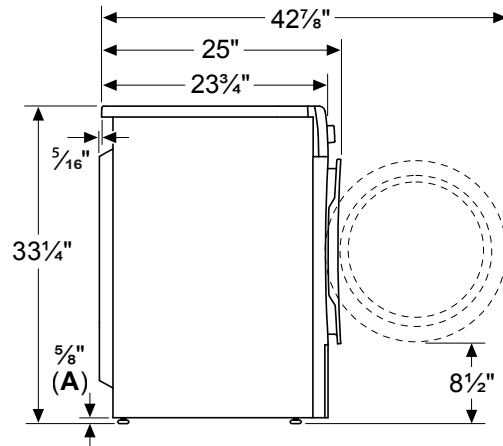

Dimensions & Weight

Overall appliance dimensions (HxWxD)	33 1/4" x 23 1/2" x 25"
Net weight	95 lbs
Minimum stack height	67 3/4"

*ADA compliance

- Meets ADA height and access requirements *when installed on pedestal.*
- Meets ADA operable parts requirements for controls and lint filter.

Notes: All height, width and depth dimensions are shown in inches. BSH reserves the absolute and unrestricted right to change product materials and specifications, at any time, without notice. Consult the product's installation instructions for final dimensional data and other details prior to making cutout.

24" Compact Condensation Dryer

800 Series Dryer with Home Connect® – WTG865H4UC

BOSCH

Invented for life

Installation Details

A: 5/8" nominal; 1/2" minimum; 1" maximum

A: Power cord exit
B: Drain exit

measurements in inches