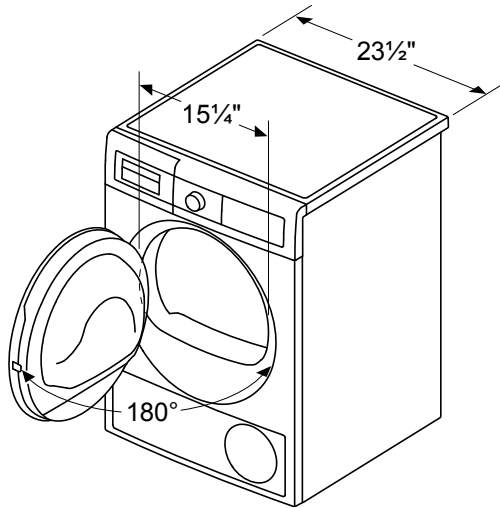

Notes: All height, width and depth dimensions are shown in inches. BSH reserves the absolute and unrestricted right to change product materials and specifications, at any time, without notice. Consult the product's installation instructions for final dimensional data and other details prior to making cutout.

24" Compact Condensation Dryer

800 Series Dryer with Home Connect® – WTG865H4UC

BOSCH

Invented for life

Installation Details

A: 5/8" nominal; 1/2" minimum; 1" maximum

A: Power cord exit
B: Drain exit

measurements in inches