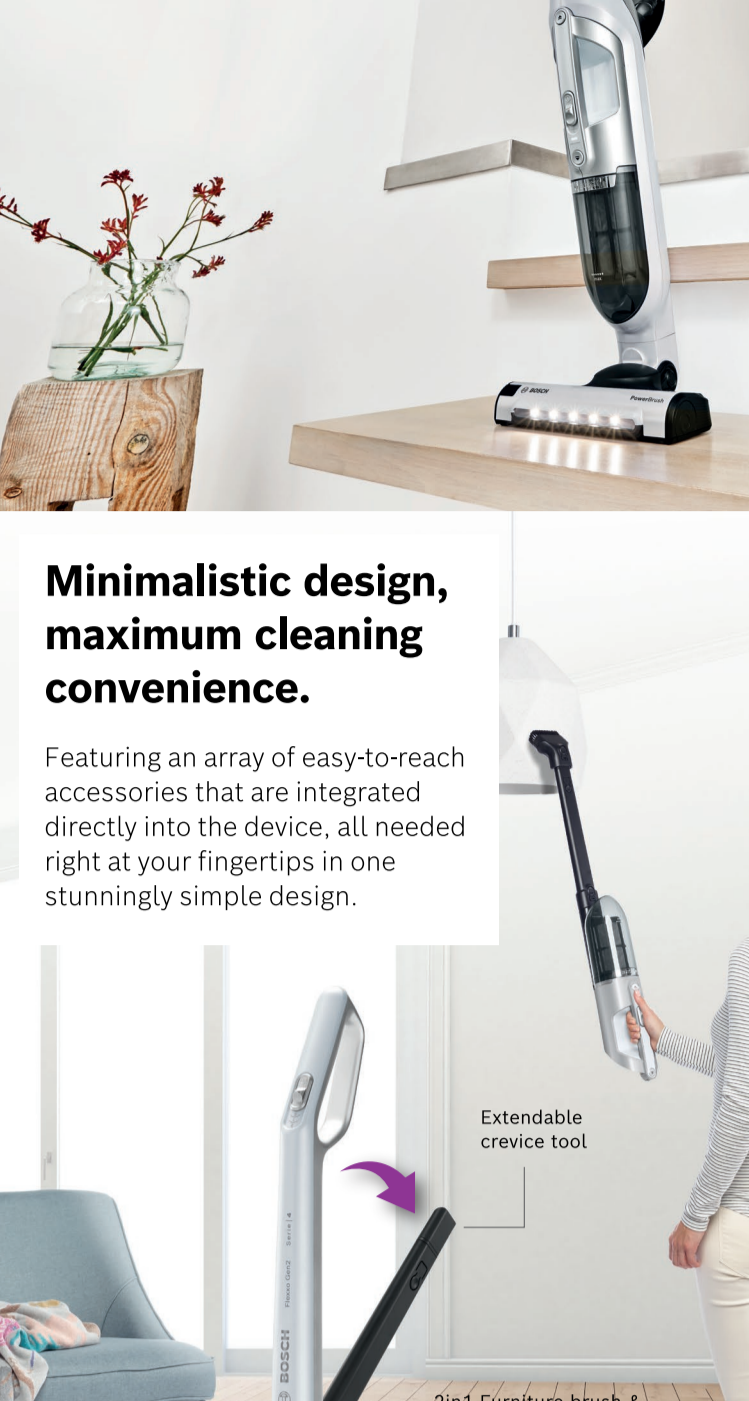

## Maximum flexibility for effortless cleaning.

With the integrated accessories from our Flexxo Gen2 vacuum cleaners, cleaning is now easier because everything you need is always right at hand.

### Minimalistic design, maximum cleaning convenience.

Featuring an array of easy-to-reach accessories that are integrated directly into the device, all needed right at your fingertips in one stunningly simple design.