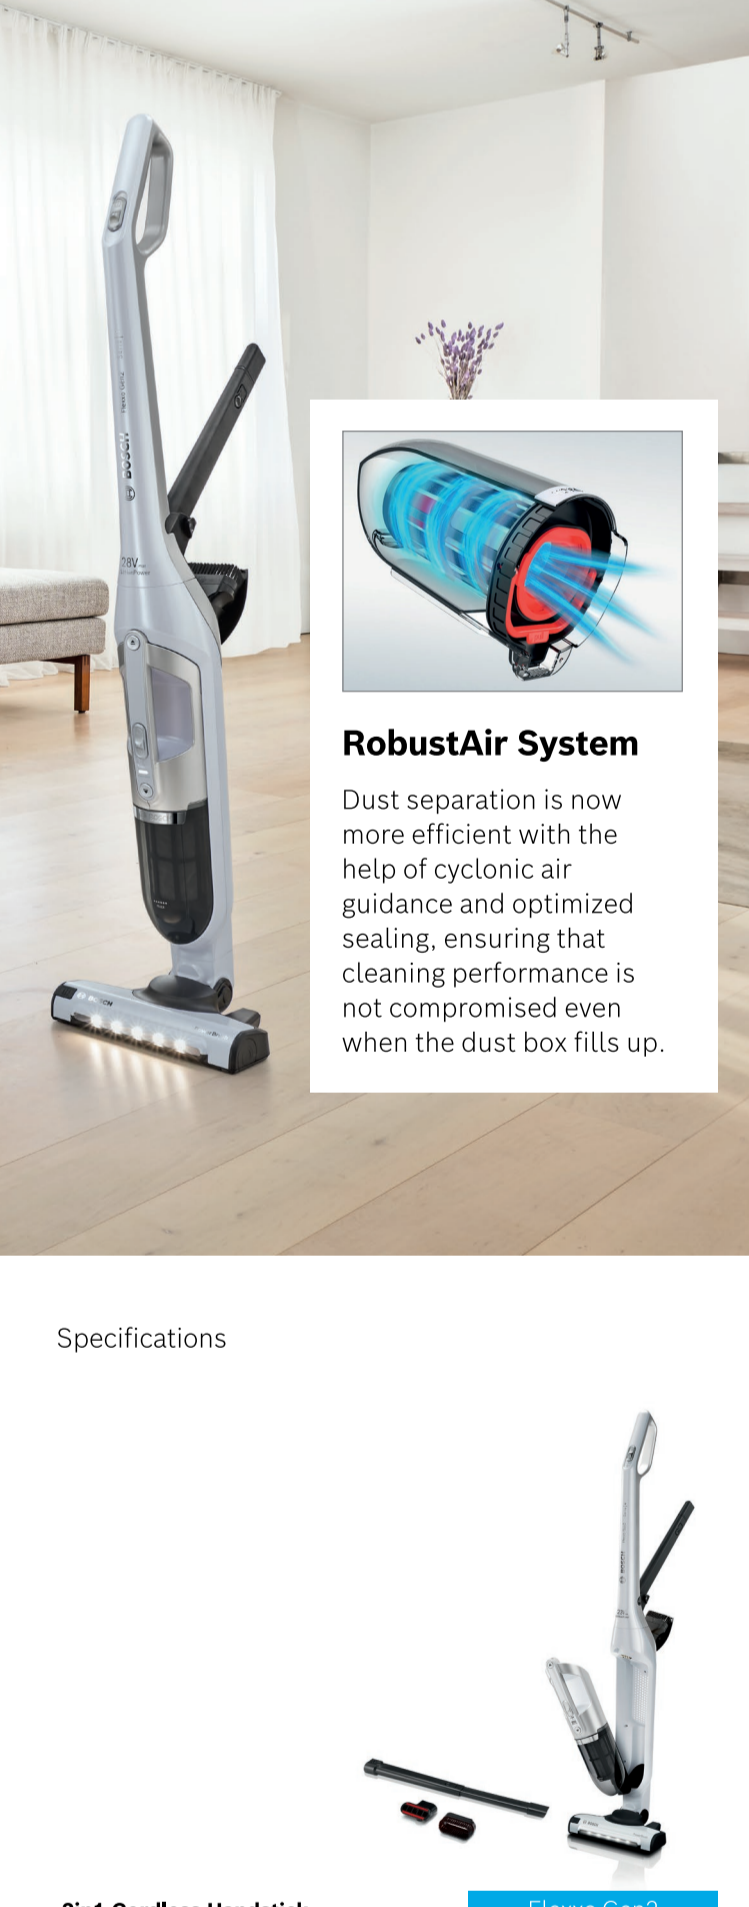

RobustAir System

Dust separation is now more efficient with the help of cyclonic air guidance and optimized sealing, ensuring that cleaning performance is not compromised even when the dust box fills up.

Specifications

2in1 Cordless Handstick	Flexxo Gen2	
Model	BCH3P2301	
Colour	Polar White Metallic	
Performance	Voltage	23.0Vmax
	Weight	3.0kg
	Run-time	Up to 50 minutes.¹ Up to 18 minutes.²
	Type of battery	Lithium Ion
	Charging time	5 hrs
	Dust container capacity	0.4L
Convenience	Easy removable & clean brush	•
	Lifetime filter (non-washable)	•
Included Accessories	AllFloor Power Brush with LED lights	•
	2in1 Furniture brush & Upholstery nozzle	•
	Extendable crevice tool	•

1. On normal mode with electrical floor nozzle
2. On turbo mode with electrical floor nozzle or hand-held

WEBSITE
www.bosch-home.com.my
More privileges when you register as myBosch member

FOR MORE INFORMATION
CUSTOMER SERVICE
+603 7950 9338
bshpet.service@bshg.com