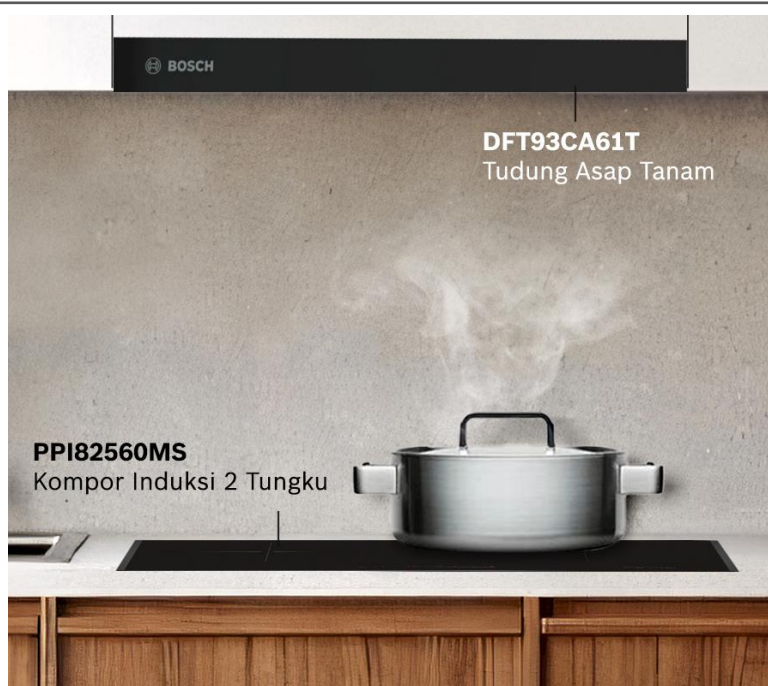

Excellent Bundle
B1Z0009720

Exclusive
Bundle Price

Rp 11,171,000
(U.P.) Rp 15,298,000

DFT93CA61T
90cm | Telescopic
cooker hood

- 3 Speed settings
- Extraction rate:
  310m3/h

PPI82560MS
78cm | Black 2 zones
induction hob

- DirectSelect Touch
  Control
- Variable 9-stage
  power settings