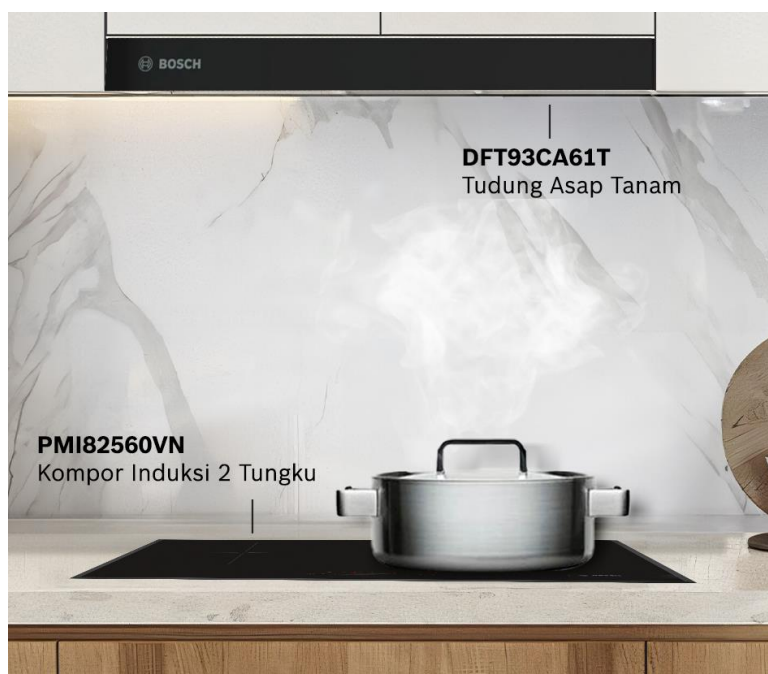

Invented for life

Exclusive
Bundle Promotion
Catalogue

Mar – April 2024

Fabulous Bundle
B1Z0009731

Exclusive Bundle
Price

Rp 8,675,000
(U.P.) Rp 12,199,000

DFT63CA61
60cm | Telescopic
cooker hood

- 3 Speed settings
- Extraction rate:
310m3/h

PUC61KAA5E
60cm | Black 3 zones
induction hob

- Power Boost – up to
35% faster heating
- Variable 9-stage
power settings

Essential Bundle
B1Z0009719

Exclusive
Bundle Price

Rp 10,079,000
(U.P.) Rp 12,839,800

- PUC61KAA5E**
60cm | Black 3 zones induction hob
- Power Boost – up to 35% faster heating
 - Variable 9-stage power settings

- HBF113BR0A**
60cm | Stainless Steel Built-in Oven
- 66 Litres
 - 5 Heating modes