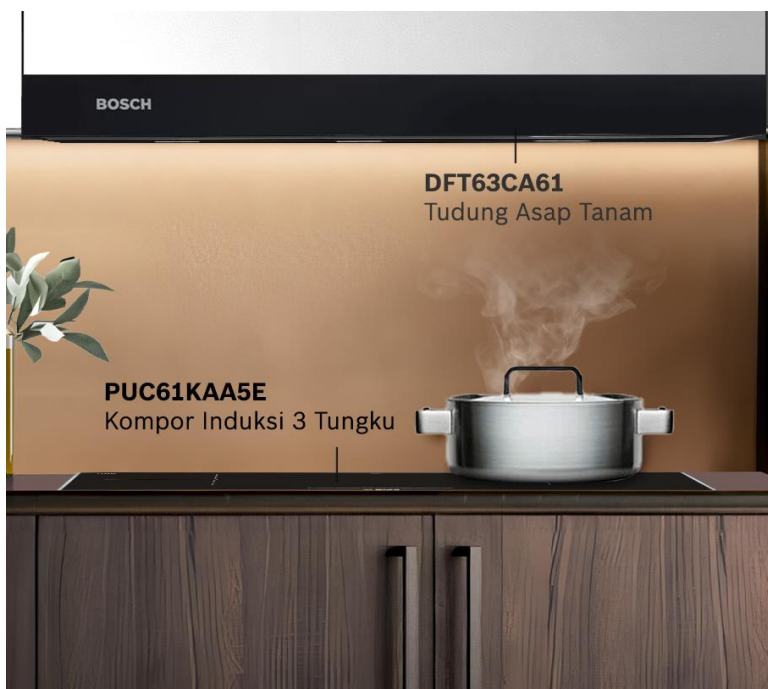

Invented for life

Exclusive
Bundle Promotion
Catalogue

Mar – April 2024

Fabulous Bundle
B1Z0009731

Exclusive Bundle
Price

Rp 8,675,000
(U.P.) Rp 12,199,000

DFT63CA61
60cm | Telescopic
cooker hood

- 3 Speed settings
- Extraction rate:
310m3/h

PUC61KAA5E
60cm | Black 3 zones
induction hob

- Power Boost – up to
35% faster heating
- Variable 9-stage
power settings

Essential Bundle
B1Z0009719

Exclusive
Bundle Price

Rp 10,079,000
(U.P.) Rp 12,839,800

- PUC61KAA5E**
60cm | Black 3 zones induction hob
- Power Boost – up to 35% faster heating
 - Variable 9-stage power settings

- HBF113BR0A**
60cm | Stainless Steel Built-in Oven
- 66 Litres
 - 5 Heating modes