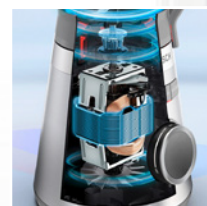

Tritan blender jug with 3D flow boosters

Break-resistant 1.5L high-quality Tritan mixing jug, ideal for both hot soups and ice-cold drinks. The jug's inner wall has specially shaped 3D flow boosters for an optimal flow of ingredients for smooth even results. Tritan doesn't contain BPA, BPS or any other bisphenols.

VitaPower Series 4 攪拌機 | MMB6174SG (銀色)

VitaPower Series 4 Blender | MMB6174SG (Silver)

3D ThermoSafe耐溫玻璃攪拌壺

容量1.5公升，冷熱皆宜。壺內特殊設計輔助攪拌，效果均勻幼滑。

ThermoSafe glass blender jug with 3D flow boosters
Temperature-safe, 1.5L jug for smooth processing.

外攜杯具 SafeLock 防漏功能

Blend directly in ToGo bottle with SafeLock leak protection

多用途攪拌桿

可於攪拌其間將食材放入杯中，無需打開蓋子。

Multi-use tamper

To get all ingredients down into the jar during blending without open the lid.

強力摩打