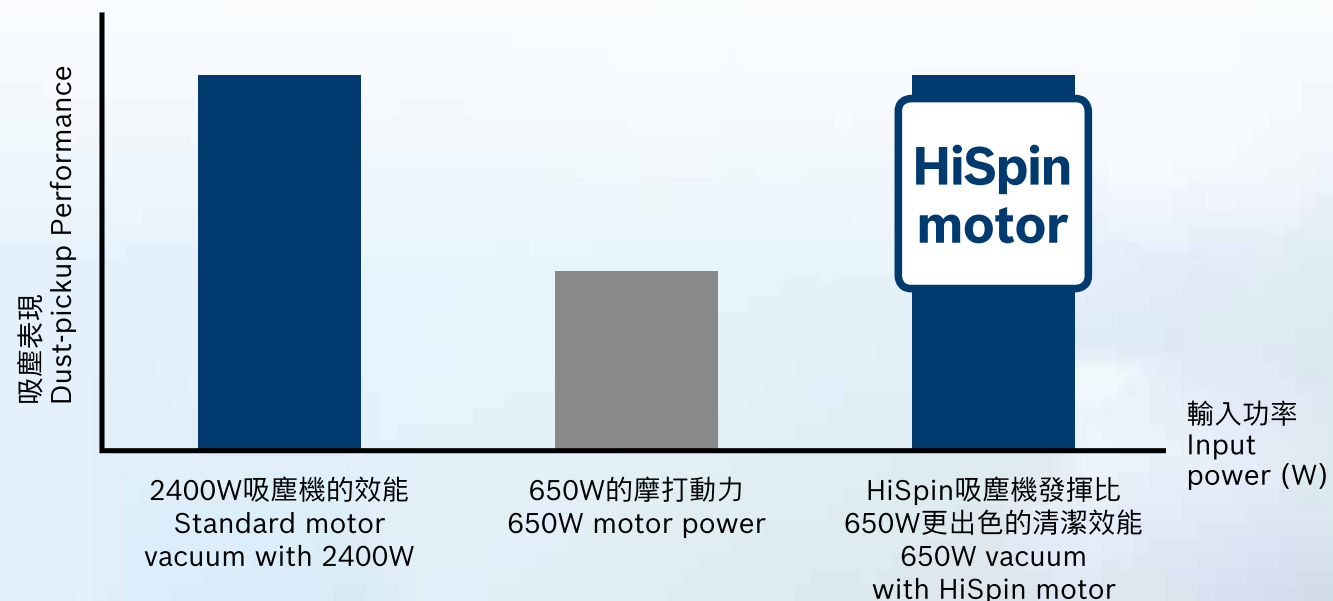

氣流暢通，減少耗能。

Improved airflow with low energy consumption.

HiSpin 環保強力摩打*

HiSpin Motor

- 降低耗能 Less energy consumption
- 壽命更長 Longer life span
- 更安靜卓越的性能 Quieten + Better performance

使用低耗能 ↓ ↑ 出色的清潔效能
Low Power Usage High Cleaning Performance

* 與Bosch 2400W型號相比(根據EN60312-1-2017)。
In comparison to Bosch 2400W model (Based on EN60312-1-2017).

* 吸力表現同時視乎塵袋的容量(400g)，與Bosch G型塵袋比較，測試範圍包括BSGL5...系列產品。適用於所有Bosch新型塵袋式真空吸塵器。
Suction power with partly filled dustbag (400g) in comparison to Bosch Type G dustbags with PowerProtect technology, tested in an appliance of BSGL5... range. Suitable for all new Bosch bagged vacuum cleaners.