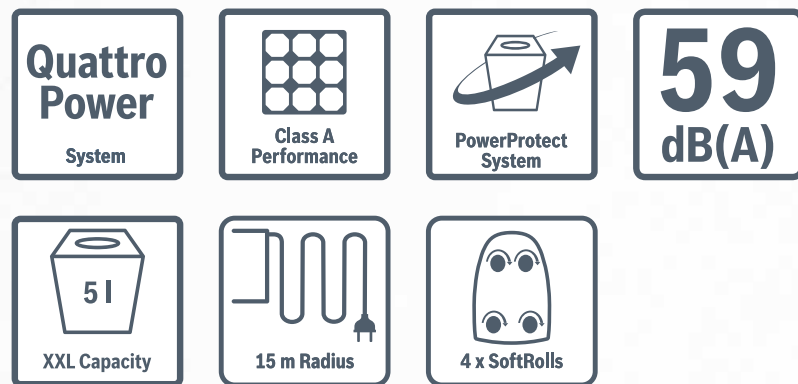

無塵袋式吸塵機 Bagless Vacuums

BGC21X3GB