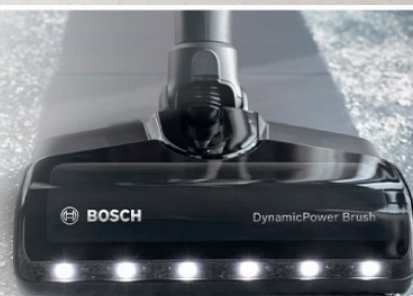

吸力彰顯可靠表現高達99.9%*除塵率

新升級AllFloor全功能高效電動刷頭
高達99.9%*除塵率

AllFloor DynamicPower Brush
For more than 99.9%* dust pickup

自動LED照明燈
地面灰塵無處遁形
With LED light

高達
99.9%*
除塵率

* 根據測試 EN 60312-1:2017, 以強勁模式及使用縫隙吸嘴於硬地板上測量除塵率

* Dust pickup measured in Turbo mode on hard floors with crevices. Tested according to EN 60312-1:2017.