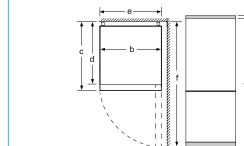

Vario Style

a Height 高度	1,860
b Width 寬度	600
c Depth with door closed 廚門時深度	660
d Cabinet depth 櫃體深度	590
e Width with opened to 90° 門打開90°時寬度	600
f Depth with door opened 門打開90°時深度	1,210
g Air gap for installation in recess or fitted cabinet 廚櫃內安裝建議預留通風位	12

Depth includes spacer at the rear for ventilation. 深度包括後方定位作通風。

Recommended ventilation space for built-in installation, Top: 12mm, and air outlet at the top of the back of cabinet. 廚櫃內安裝建議預留通風位, 高: 12毫米, 並於櫃頂後方預留散熱通風口。

Measurements in mm 尺寸以毫米為單位