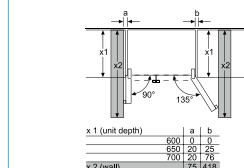

Fridge Specifications 雪櫃規格

Model 型號	KAI93VIFPG	
Style 款式	Side-by-side refrigerator 無霜對門雪櫃	
Colour 顏色	Stainless Steel look 不銹鋼色	
Performance 效能		
Annual energy consumption 每年耗電量	343kWh	
HK energy label 香港能源標籤	1	
Total net capacity 總淨容量	533L	
Net fridge capacity 冷藏室淨容量	368L	
Net freezer capacity 冷凍室淨容量	165L	
Freezing capacity (24 hours) 24 小時內急凍新鮮食物量	13kg	
Max. freezer storage in power failure 斷電後最長冰鮮時間	8H	
Noise level 操作音量	42dB	
Connected load 額定功率	0.24kW (13A)	
Variolnverter 變頻壓縮機	•	
Key Features 特點		
Frost free 全無霜設計	•	
Separate temperature control 獨立溫度控制	•	
MultiAirflow system 層層出風流通系統	•	
LED interior light LED 櫃內照明	•	
Fridge compartment features 冷藏室功能		
Safety glass shelves 強化安全玻璃層架	5	
VitaFresh drawer with humidity control (fruit and vegetables) VitaFresh 溼度控制蔬果格	-	
MultiBox 多用途保鮮格	2	
Pull out drawer on extension rail 抽屜式保鮮格	-	
Door Bin 櫃門層架	5	
Dairy compartment 乳製品貯存格	-	
Freezer compartment features 冷凍室功能		
Pull out drawers 抽屜式冷凍貯存格	2	
Safety glass shelves 強化安全玻璃層架	5	
Automatic ice & water dispenser (ice cubes, crushed ice, water) 自動製冰製水器 (冰粒、碎冰、水)	4.5L water tank, 120pc ice cubes/day 4.5L 儲水箱, 製冰速度每天 120 塊	
IceTwister box 旋轉製冰盒	-	
Door Bin 櫃門層架	3	
Special functions 特殊功能		
SuperCooling function Super 極速冷藏功能	•	
SuperFreezing function Super 極速冰凍功能	•	
eco 節能模式	•	
fresh 保鮮模式	-	
holiday 假日模式	•	
Door open warning signal 關門提示	optical and acoustical 燈號及響號	
Malfunction warning signal 故障提示	optical and acoustical 燈號及響號	
Design 設計		
Exterior TouchControl temperature operation 輕觸式溫度控制及顯示 (櫃面)	•	
Integrated vertical handle 垂直暗抽手	-	
Dimensions (H x W x D) 尺寸 (高 x 闊 x 深)	1,787 x 908 x 707 (762*) mm	
Country of origin 原產地	China 中國	

* Include door handle 包括門柄