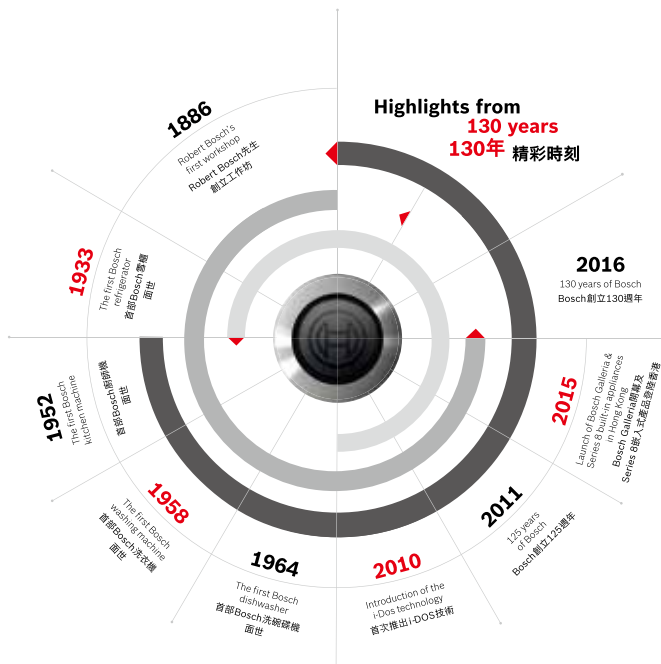

Invented for Life 科技成就生活之美

The beauty of German craftsmanship and design, perfectly showcased by Bosch over 130 years.

130年來，Bosch 完美演繹德國工藝與設計，為創新科技及精湛工藝訂立標準。

“I would rather lose money than trust”, the philosophy of the company founder, Robert Bosch, continues to guide Bosch in developing innovative and high-quality home appliances. Today, Bosch is the world's pioneer in industrial technology and one of the leading home appliances brands in Europe, offering a full spectrum of small domestic, free-standing and built-in appliances from refrigerators, kitchen machines, ovens, steam ovens, cooktops, hoods and dishwashers, to even vacuum cleaners, washing machines, irons and coffee machines, in Hong Kong. True to the brand's philosophy “Invented for life”, Bosch will strive to offer consumers with quality and perfect technology for a better life through its complete solution for living.

「對客人的承諾，勝過眼前的利益」是品牌創辦人 Robert Bosch 先生的理念，亦是 Bosch 不斷創新、致力研發優質家電的信念。作為世界工業技術的先驅以及歐洲家電領導品牌之一，Bosch 期望透過一應俱全的煮食方案和生活方案，包括雪櫃、廚師機、蒸焗爐、電磁爐、抽油煙機及洗碗碟機，以至吸塵機、洗衣機、熨斗及咖啡機等一系列家用電器，讓用家感受最輕鬆的下廚新體驗與更寫意的生活，務求履行品牌格言「科技成就生活之美」。