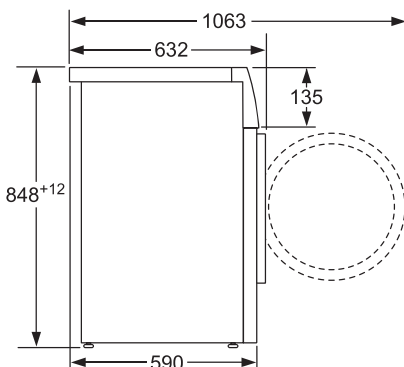

BOSCH

Invented for life