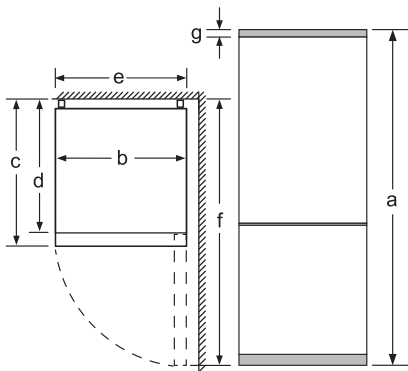

a	Height 高度	1,860
b	Width 闊度	600
c	Depth with door closed 關門時深度	660
d	Cabinet depth 箱體深度	590
e	Width with opened to 90° 門打開90°時闊度	600
f	Depth with door opened 門打開90°時深度	1,210
g	Air gap for installation in recess or fitted cabinet 廚櫃內安裝建議預留通風位	12

Depth includes spacer at the rear for ventilation. 深度包括後方定位作通風。
Recommended ventilation space for built-in installation, Top: 12mm, and air outlet at the top of the back of cabinet. 廚櫃內安裝建議預留通風位, 高: 12毫米, 並於櫃頂後方預留散熱通風口。